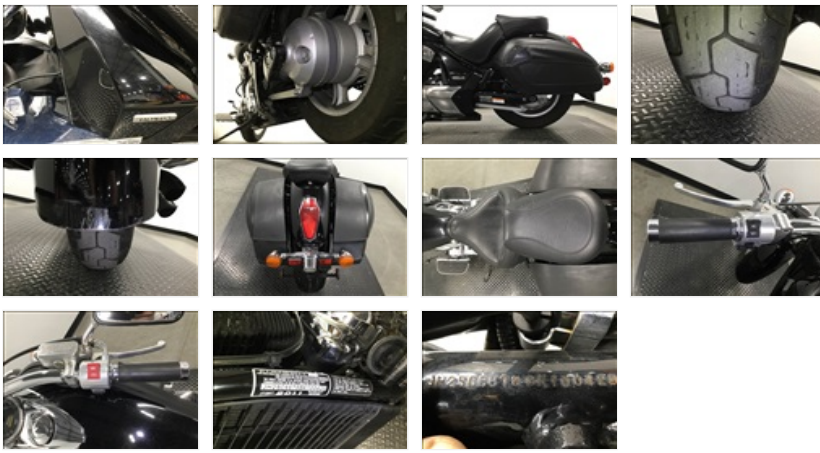

NPA - PREVIEW ALL UNITS

ITEM# 1045

2011 HONDA VT13CTB INTERSTATE

VEHICLE DETAILS

Item #	1045
Year	2011
Make	HONDA
Model	VT13CTB INTERSTATE
VIN	JH2SC6678BK100420
Color	BLK
Miles / Hours	16678
Documents	MD TITLE
Location	Cincinnati
Clean Wholesale	\$4,510
Vehicle Auction Notes	N/A

CONDITION REPORT

ENGINE MECHANICAL	9	RUNS GOOD/NORMAL
FRAME MOTORCYCLE	6	COSMETIC DAMAGE
TRANSMISSION M/C	9	GOOD/SHIFTS OPERATES NORMAL
ENGINE COSMETIC	7	COSMETIC HEAVY
FUEL TANK M/C	6	DENTED
FAIRING/UPPER	-	Not Rated
SUSPENSION/FRONT	7	COSMETIC HEAVY
SUSPENSION/REAR	9	GOOD
LUGGAGE	5	COSMETIC DAMAGE
FENDER/FRONT	5	COSMETIC DAMAGE
FENDER/REAR	5	COSMETIC DAMAGE
FAIRING/LEFT	-	Not Rated
FAIRING/RIGHT	-	Not Rated
FINAL DRIVE	8	COSMETIC LIGHT
EXHAUST M/C	5	COSMETIC DAMAGE - AFTERMARKET
WHEEL/FRONT MC	8	COSMETIC LIGHT
WHEEL/REAR MC	8	COSMETIC LIGHT
CONTROLS/HAND	9	GOOD
STEERING M/C	7	COSMETIC HEAVY
FUEL TANK COVER/SHROUDS	9	GOOD
CONTROLS/FOOT	7	SHIFT LEVER BENT
BRAKES/FRONT	7	COSMETIC HEAVY
BRAKES/REAR	5	SOME PARTS DAMAGED OR WORN - ROTOR GROOVED
WINDSHIELD MC	-	Not Rated
SIDE COVERS M/C	7	COSMETIC HEAVY
TIRE/FRONT CRUISER	7	NORMAL WEAR 4/32 TO 3/32
TIRE/REAR CRUISER	4	WORN 2/32 OR 1/32
ELECTRONICS	-	Not Rated