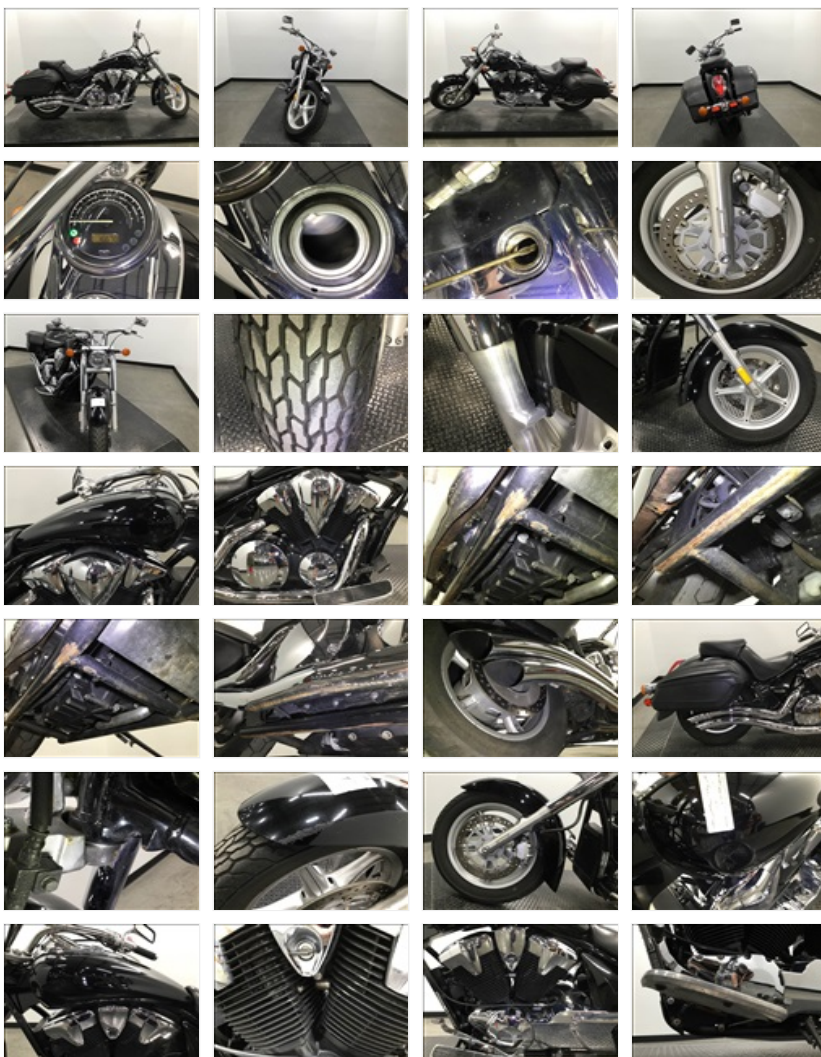

NPA - PREVIEW ALL UNITS

ITEM# 1045

2011 HONDA VT13CTB INTERSTATE

VEHICLE DETAILS

Item #	1045
Year	2011
Make	HONDA
Model	VT13CTB INTERSTATE
VIN	JH2SC6678BK100420
Color	BLK
Miles / Hours	16678
Documents	MD TITLE
Location	Cincinnati
Clean Wholesale	\$4,510
Vehicle Auction Notes	N/A

CONDITION REPORT

ENGINE MECHANICAL	9	RUNS GOOD/NORMAL
FRAME MOTORCYCLE	6	COSMETIC DAMAGE
TRANSMISSION M/C	9	GOOD/SHIFTS OPERATES NORMAL
ENGINE COSMETIC	7	COSMETIC HEAVY
FUEL TANK M/C	6	DENTED
FAIRING/UPPER	-	Not Rated
SUSPENSION/FRONT	7	COSMETIC HEAVY
SUSPENSION/REAR	9	GOOD
LUGGAGE	5	COSMETIC DAMAGE
FENDER/FRONT	5	COSMETIC DAMAGE
FENDER/REAR	5	COSMETIC DAMAGE
FAIRING/LEFT	-	Not Rated
FAIRING/RIGHT	-	Not Rated
FINAL DRIVE	8	COSMETIC LIGHT
EXHAUST M/C	5	COSMETIC DAMAGE - AFTERMARKET
WHEEL/FRONT MC	8	COSMETIC LIGHT
WHEEL/REAR MC	8	COSMETIC LIGHT
CONTROLS/HAND	9	GOOD
STEERING M/C	7	COSMETIC HEAVY
FUEL TANK COVER/SHROUDS	9	GOOD
CONTROLS/FOOT	7	SHIFT LEVER BENT
BRAKES/FRONT	7	COSMETIC HEAVY
BRAKES/REAR	5	SOME PARTS DAMAGED OR WORN - ROTOR GROOVED
WINDSHIELD MC	-	Not Rated
SIDE COVERS M/C	7	COSMETIC HEAVY
TIRE/FRONT CRUISER	7	NORMAL WEAR 4/32 TO 3/32
TIRE/REAR CRUISER	4	WORN 2/32 OR 1/32
ELECTRONICS	-	Not Rated