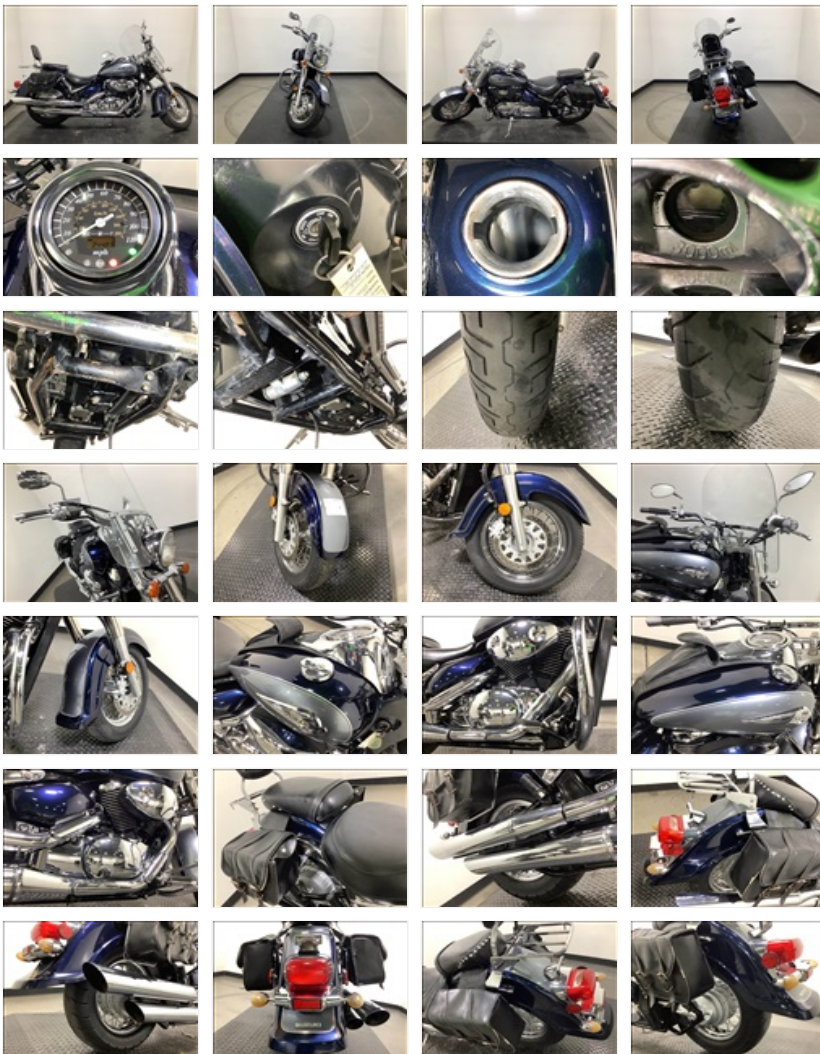

NPA - PREVIEW ALL UNITS

ITEM# 1336

2004 SUZUKI VL800BK4 INTRUDER VOLUSIA

VEHICLE DETAILS

Item #	1336
Year	2004
Make	SUZUKI
Model	VL800BK4 INTRUDER VOLUSIA
VIN	JS1VS54A242101609
Color	SILVER/BLUE
Miles / Hours	24483
Documents	TX TITLE
Location	Dallas
Clean Wholesale	\$1,275
Vehicle Auction Notes	MILEAGE EXEMPT ON TITLE

CONDITION REPORT

CONDITION REPORT = 75 (Total) 80 (Mechanical) / 73 (Cosmetic)

ENGINE - MECHANICAL	9	OPERATES NORMAL
FRAME - CRUISER	7	COSMETIC HEAVY - BOTTOM SCRAPED
TRANSMISSION	9	OPERATES NORMAL
ENGINE/TRANSMISSION COSMETIC	8	COSMETIC LIGHT
FAIRING/UPPER	-	Not Rated
FUEL TANK	5	COSMETIC DAMAGE - DENTED
SUSPENSION/FRONT	7	COSMETIC HEAVY - CORROSION
SUSPENSION/REAR	8	COSMETIC LIGHT
FAIRING/LEFT	-	Not Rated
FAIRING/RIGHT	-	Not Rated
FENDER/FRONT	7	COSMETIC HEAVY - HEAVY SCRATCHES
FENDER/REAR	7	COSMETIC HEAVY - SCRATCHED
LUGGAGE	-	Not Rated
REVERSE	-	Not Rated
EXHAUST SYSTEM	7	COSMETIC HEAVY
FINAL DRIVE	8	LIGHT WEAR
WHEEL(S)/FRONT	8	COSMETIC LIGHT
WHEEL(S)/REAR	8	COSMETIC LIGHT
CONTROLS/FOOT	8	LIGHT WEAR
CONTROLS/HAND	7	HEAVY WEAR - GRIPS WORN
FUEL TANK COVER/TRIM PIECES	8	COSMETIC LIGHT
SHOCK(S)/REAR	8	COSMETIC LIGHT
STEERING	8	COSMETIC LIGHT
BRAKES/FRONT	8	LIGHT WEAR
BRAKES/REAR	8	LIGHT WEAR